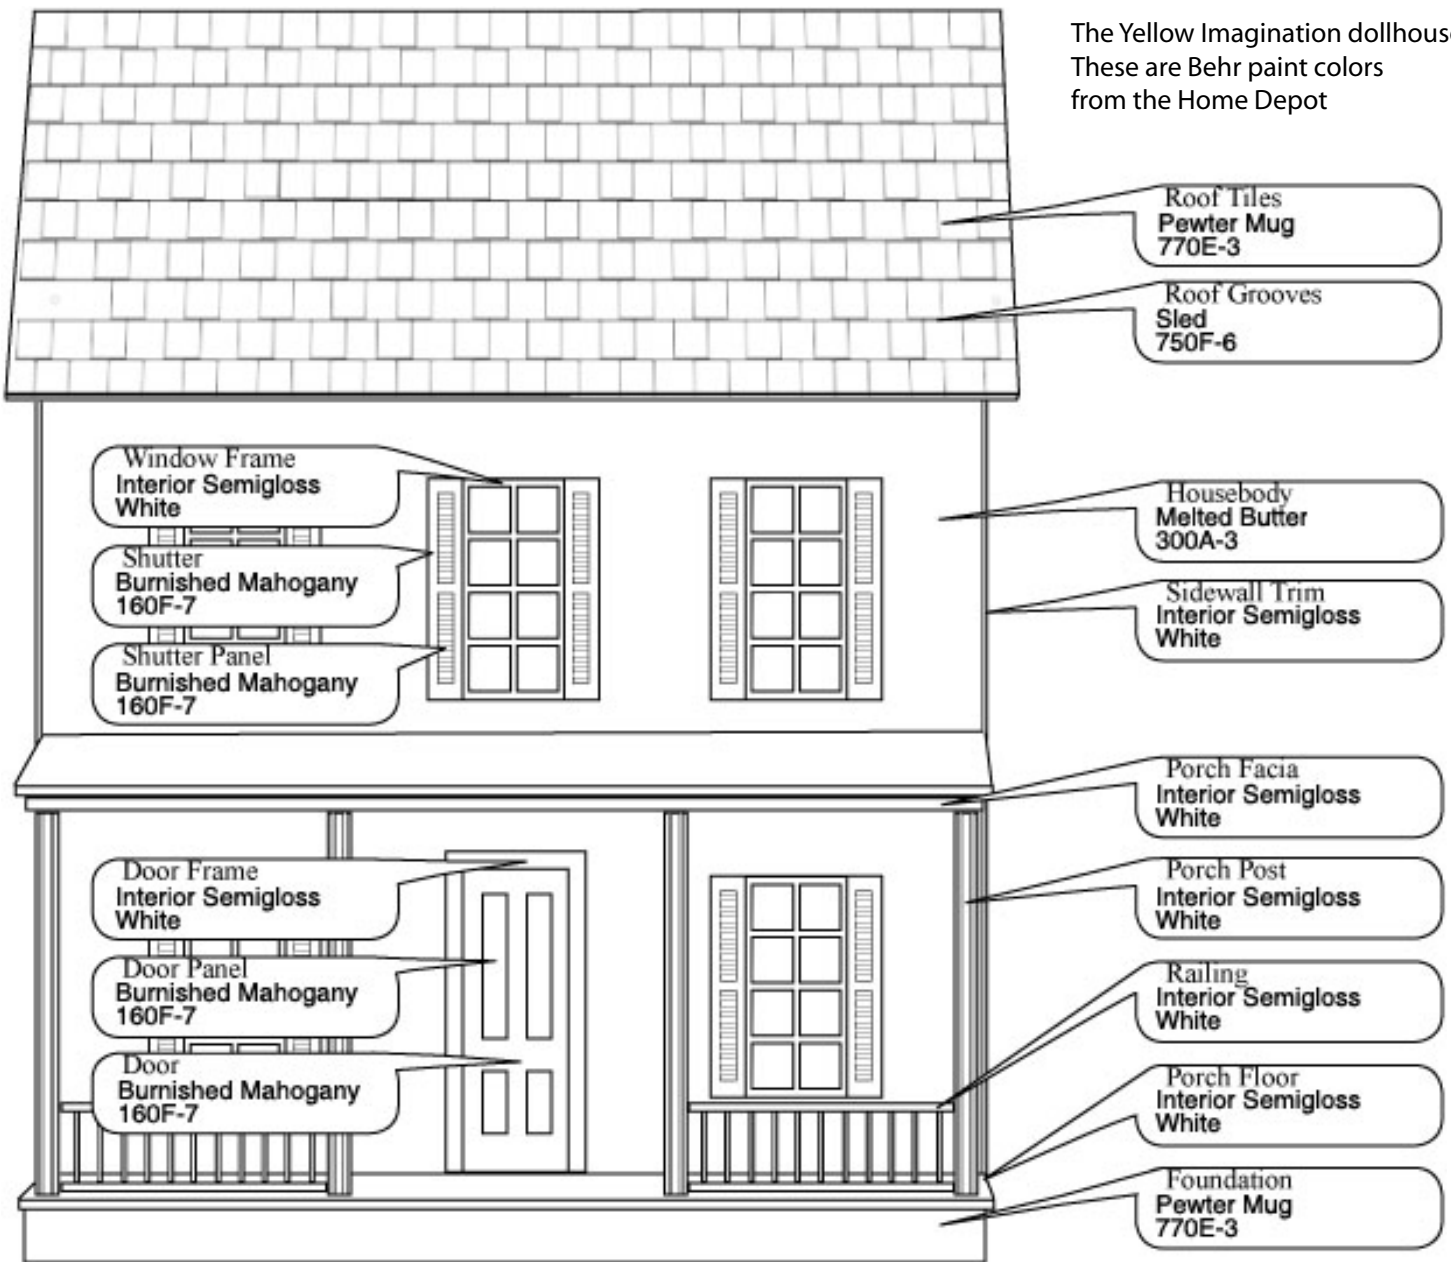

The Yellow Imagination dollhouse
 These are Behr paint colors
 from the Home Depot

Qt Interior Semigloss	Melted Butter	300A-3
Qt Interior Semigloss	White (for the inside as well)	
7oz Sampler	Pewter Mug	770E-3
7oz Sampler	Sled	750F-6
7oz Sampler	Burnished Mahogany	160F-7